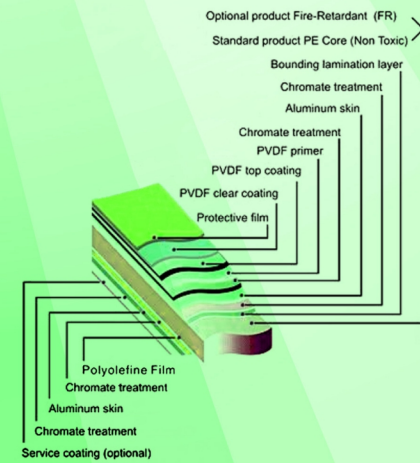

Aluminium Composite Panel

Aluminum composite panel or aluminum-plastic plate, refers to the kind of panels that use plastic as the core layer, aluminum as two sides, that is three layer composite panel, and the product surface is covered by decorative coating as decorative surface of products, with the plastic film to protect it. Aluminum composite panels, as a new kind of decoration material, since the late eighties and early nineties are imported from South Korea and Taiwan to China, with its economy, optional color diversity, convenient construction method, excellent processing performance, excellent fire resistance and noble quality, they are quickly popular among people.

Range of applications:

1. Building exterior wall, curtain wall
2. The old building external walls modification and refurbishment
3. The balcony, equipment unit, interior compartments
4. Panel, sign board, display racks
5. Interior decorative panels, ceilings, advertising signs
6. Industrial materials, cold car body

Color Chart

! Because of the printing discrepancy, it may differ somewhat from the actual sample, please take practical mainly when you choose the products!

Normal Series

JXX-9901 WHITE	JXX-9907 IVORY	JXX-9905 SILVER	JXX-9906 SILVER METALLIC
JXX-9821 DARK GRAY	JXX-9947 GOLD	JXX-9912 GOLD CHAMPAIGNE	JXX-9911 BRONZE
JXX-9909 JADE	JXX-9938 GREY METALIC	JXX-9919 LIGHT BLUE	JXX-9928 DARK BLUE
JXX-9922 PURPLE	JXX-9920 YELLOW	JXX-9923 ORANGE	JXX-9946 APPLE RED
JXX-9956 PINK	JXX-9953 MAROON	JXX-9927 DARK COFFEE	JXX-9847 APPLE GREEN
JXX-9959 GRASS GREEN	JXX-9921 GREEN	JXX-9930 BLACK METALLIC	JXX-9952 BLACK