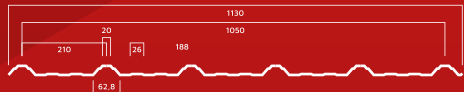

Drawing - Single Wall RF 1050

SPESIFIKASI LENGKAP

Standart Length	6'm/8'm/10'm/12'm/custom*	Thickness	2 mm
Standart Width	1130 mm	Wave Height	28 mm
Effective Width	1050 mm	Slope Angle	15°
CNP Support Distance	750 mm (max)	Material	UPVC, UV Protection, Pigment
Weight	± 4 kg/m' (3,81 kg/m²)