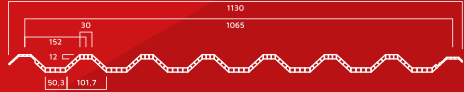

Translucent Blue

Translucent White

Twin Wall RF 1065

Drawing - Twin Wall RF 1065

SPESIFIKASI LENGKAP

Standart Length	6'm/8'm/10'm/12'm/custom*	Thickness	12 mm
Standart Width	1130 mm	Wave Height	45 mm
Effective Width	1065 mm	Slope Angle	15°
CNP Support Distance	1200 mm (max)	Material	UPVC, UV Protection, Pigment
Weight	± 6 kg/m' (5,6 kg/m ²)		