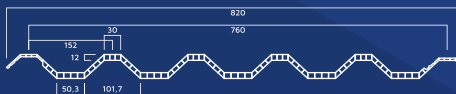

Drawing - Twin Wall OD 760

Pilihan Warna ● White Doff ● Blue Doff